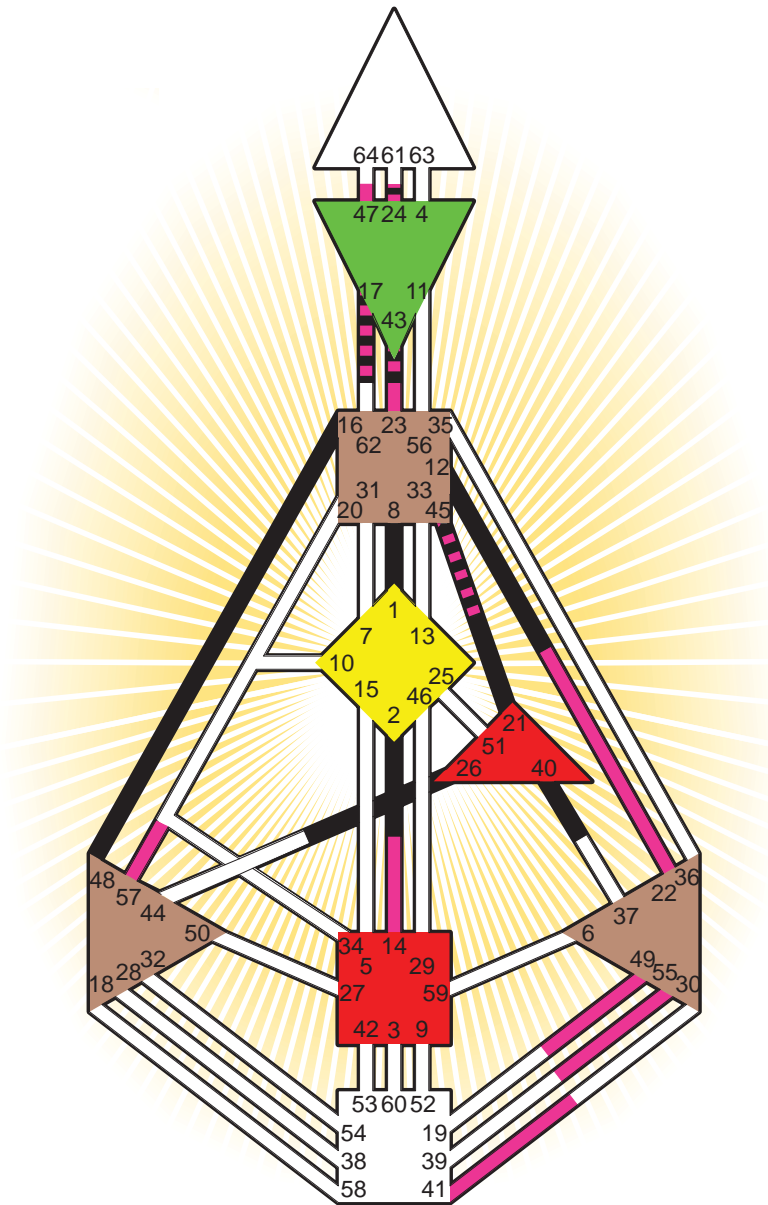

ZEN HUMAN DESIGN

INDIVIDUAL CHART

Richard Strauss

Personality

Munich, D
 11. June 1864
 06:00:00 LMT
 05:13:44 GMT

Design

12. March 1864
 18:26:57 GMT

Rodden Rating **AA**

Definition Type

- No Definition
- Single Definition
- Split Definition
- Triple Split Definition
- Quadruple Split Definition

Mode

- To Wait
- To Do

Defined Centers

- Throat
- Head
- Ji
- Heart
- Sacral
- Root

Awareness

- Mental (Ajna)
- Intuitive (Spleen)
- Emotional (Solar Plexus)

	☉	⊕	☾	♋	♌	♍	♎	♏	♐	♑	♒	♓	
Personality	<u>45.4</u>	<u>26.4</u>	<u>40.1</u>	<u>1.6</u>	<u>2.6</u>	<u>8.6</u>	<u>16.5</u>	<u>21.2</u>	<u>43.1</u>	<u>48.2</u>	<u>12.3</u>	<u>17.5</u>	<u>24.6</u>
Design	<u>22.6</u>	<u>47.6</u>	<u>23.5</u>	<u>43.2</u>	<u>23.2</u>	<u>55.4</u>	<u>49.1</u>	<u>41.2</u>	<u>14.4</u>	<u>57.2</u>	<u>45.5</u>	<u>17.2</u>	<u>24.4</u>