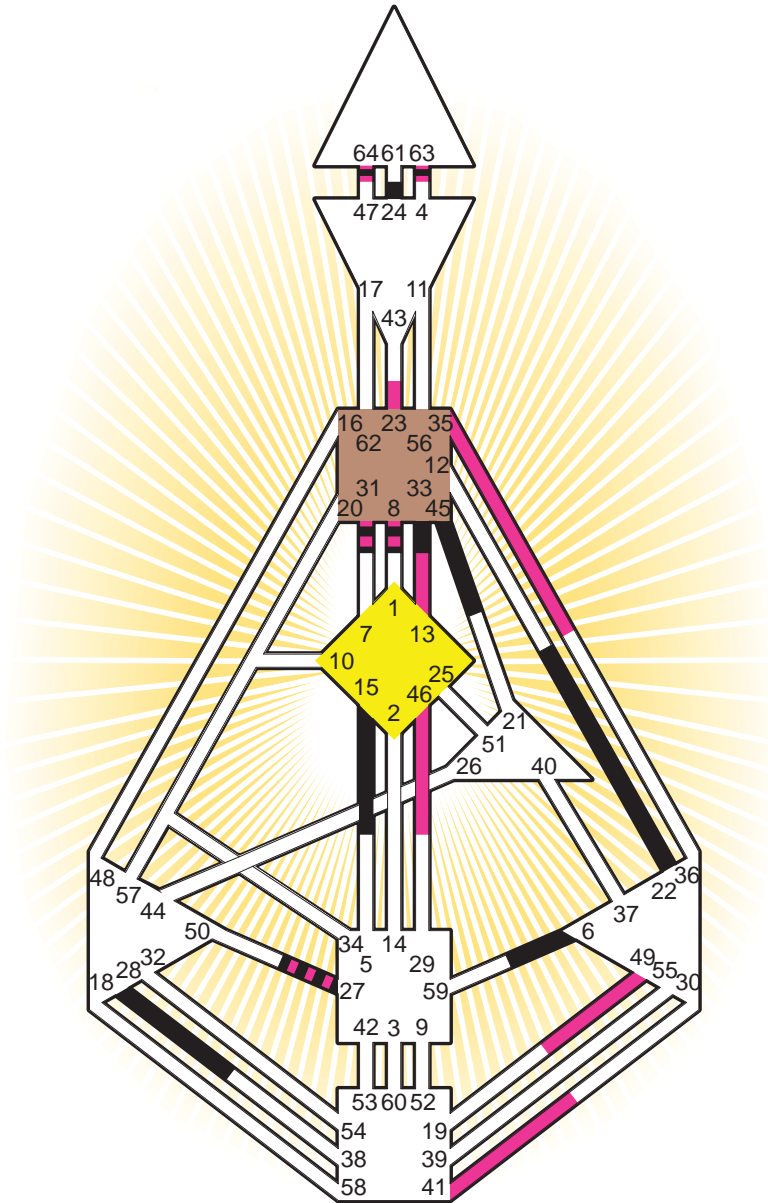

ZEN HUMAN DESIGN

INDIVIDUAL CHART

Barbra Streisand

Personality

Brooklyn, NY
 24. April 1942
 05:08:00 EWT
 09:08:00 GMT

Design

26. January 1942
 03:26:24 GMT

Rodden Rating **AA**

Definition Type

- No Definition
- Single Definition
- Split Definition
- Triple Split Definition
- Quadruple Split Definition

Mode

- To Wait
- To Do

Defined Centers

- Throat
- Head
- Ji
- Heart
- Sacral
- Root

Awareness

- Mental (Ajna)
- Intuitive (Spleen)
- Emotional (Solar Plexus)

	☉	⊕	☾	♋	♌	♍	♎	♏	♐	♑	♒	♓	
Personality	27.2	28.2	<u>33.4</u>	64.1	63.1	24.1	22.1	15.1	45.4	8.4	8.5	6.6	31.2
Design	41.4	31.4	8.2	64.4	63.4	49.6	<u>13.5</u>	27.6	35.1	23.3	8.3	46.2	31.3