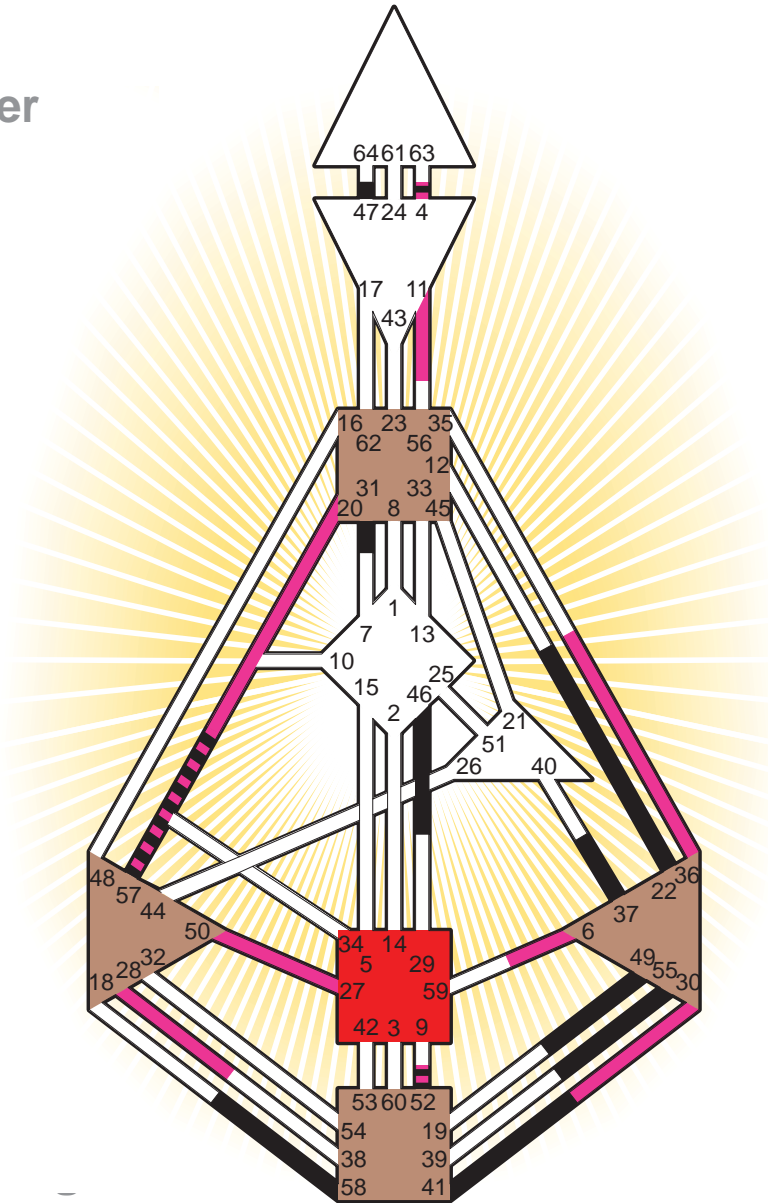

#### Definition Type

- No Definition
- Single Definition
- Split Definition
- Triple Split Definition
- Quadruple Split Definition

#### Mode

- To Wait
- To Do

#### Defined Centers

- Throat
- Head
- Ji
- Heart
- Sacral
- Root

#### Awareness

- Mental (Ajna)
- Intuitive (Spleen)
- Emotional (Solar Plexus)

	☉	⊕	☾	♋	♌	♍	♎	♏	♐	♑	♒	♓	
Personality	<u>41.1</u>	<u>31.1</u>	<u>31.4</u>	<u>22.4</u>	<u>47.4</u>	<u>58.5</u>	<u>49.1</u>	<u>55.1</u>	<u>37.4</u>	<u>46.5</u>	<u>52.3</u>	<u>57.5</u>	4.1
Design	<u>28.3</u>	<u>27.3</u>	<u>20.6</u>	<u>36.6</u>	<u>6.6</u>	<u>50.6</u>	<u>50.5</u>	<u>11.2</u>	<u>30.4</u>	<u>6.6</u>	<u>52.6</u>	<u>57.3</u>	4.1