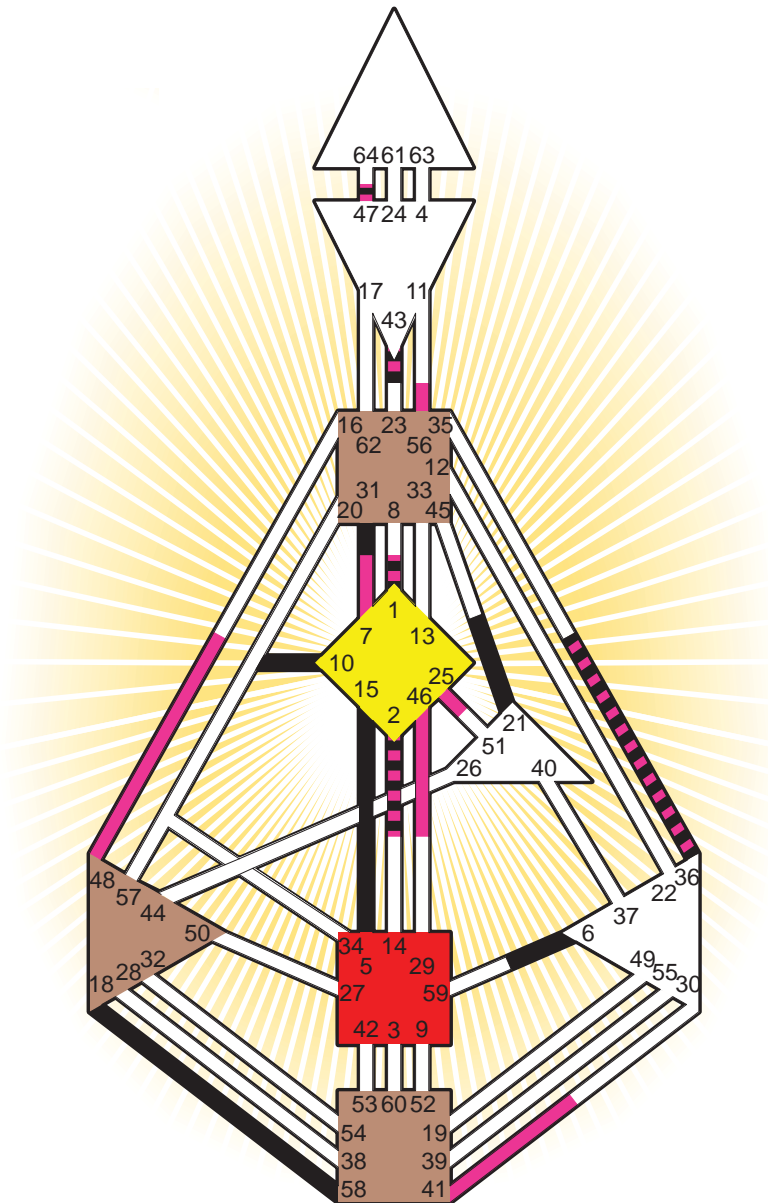

ZEN HUMAN DESIGN

INDIVIDUAL CHART

Kiefer Sutherland

Personality

Marylebone, GBE
 21. December 1966
 09:00:00 GMT
 09:00:00 GMT

Design

24. September 1966
 13:22:28 GMT

Rodden Rating **AA**

Definition Type

- No Definition
- Single Definition
- Split Definition
- Triple Split Definition
- Quadruple Split Definition

Mode

- To Wait
- To Do

Defined Centers

- Throat
- Head
- Ji
- Heart
- Sacral
- Root

Awareness

- Mental (Ajna)
- Intuitive (Spleen)
- Emotional (Solar Plexus)

	☉	⊕	☾	♈	♉	♊	♋	♌	♍	♎	♏	♐	♑
Personality	10.1	<u>15.1</u>	21.6	2.3	1.3	<u>5.3</u>	<u>58.6</u>	<u>18.6</u>	<u>31.2</u>	36.1	6.2	43.5	47.4
Design	46.3	<u>25.3</u>	41.4	2.5	1.5	<u>48.3</u>	<u>47.3</u>	<u>7.6</u>	<u>56.4</u>	36.4	47.4	43.2	47.2