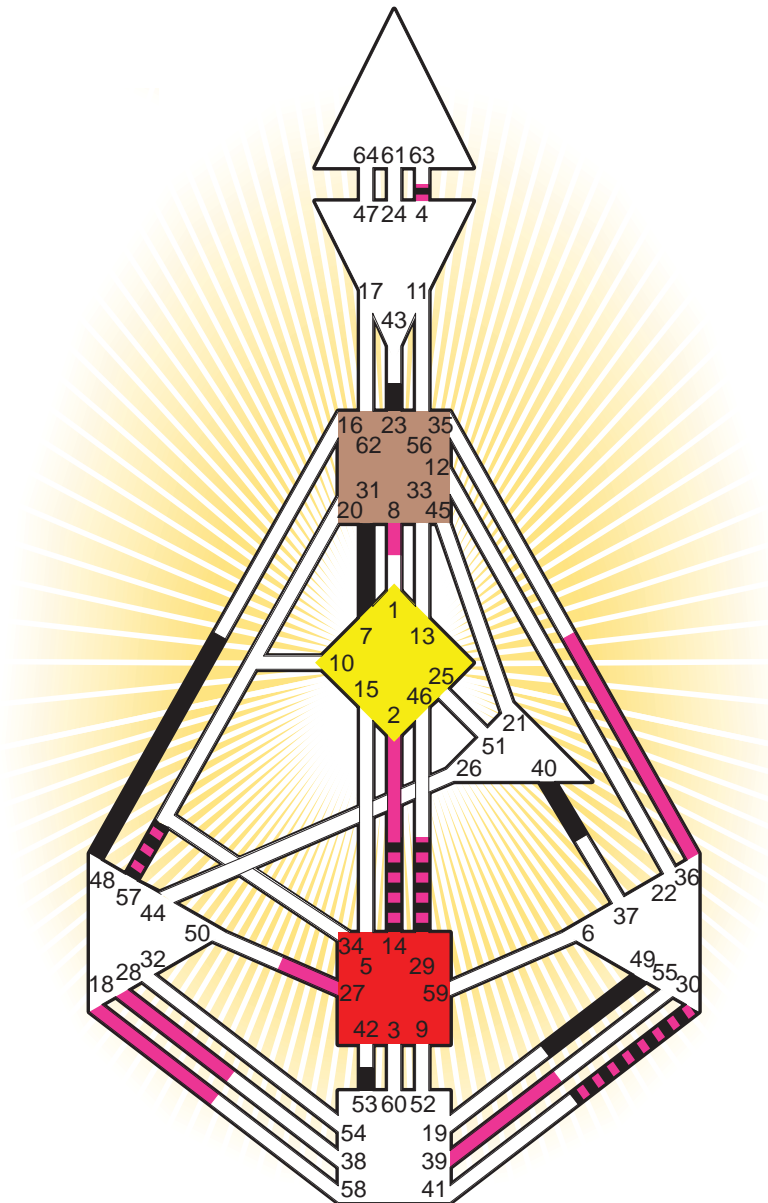

ZEN HUMAN DESIGN

INDIVIDUAL CHART

Patrick Swayze

Personality

Houston, TX
 18. August 1952
 08:10:00 CST
 14:10:00 GMT

Design

18. May 1952
 13:56:43 GMT

Rodden Rating **A**

Definition Type

- No Definition
- Single Definition
- Split Definition
- Triple Split Definition
- Quadruple Split Definition

Mode

- To Wait
- To Do

Defined Centers

- Throat
- Head
- Ji
- Heart
- Sacral
- Root

Awareness

- Mental (Ajna)
- Intuitive (Spleen)
- Emotional (Solar Plexus)

	☉	⊕	☾	♋	♌	♍	♎	♏	♐	♑	♒	♓	
Personality	29.2	30.2	31.2	49.3	4.3	7.3	40.6	14.1	23.2	48.3	53.2	57.5	4.3
Design	8.4	14.4	36.1	30.2	29.2	27.5	2.5	28.3	27.3	18.6	39.3	57.5	4.1