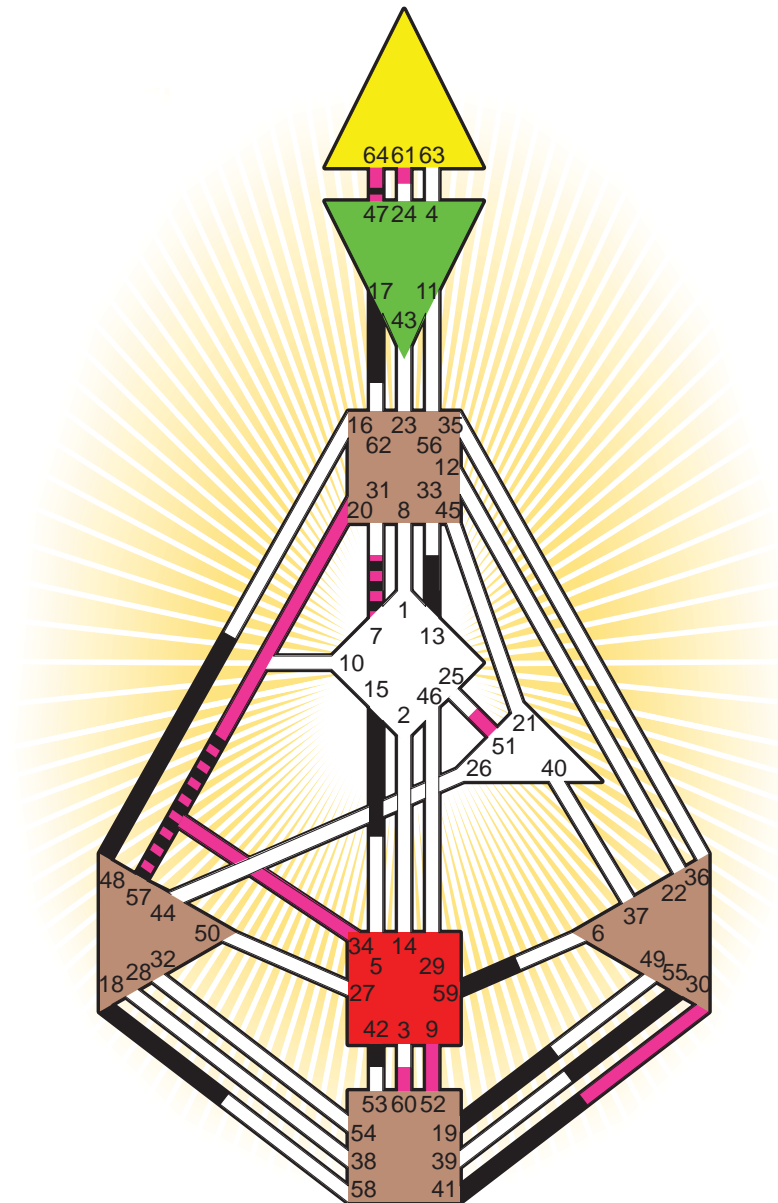

ZEN HUMAN DESIGN

INDIVIDUAL CHART

Richard Tarnas

Personality

Geneve, CH
 21. February 1950
 12:30:00 MET
 11:30:00 GMT

Design

26. November 1949
 20:43:09 GMT

Rodden Rating **AA**

Definition Type

- No Definition
- Single Definition
- Split Definition
- Triple Split Definition
- Quadruple Split Definition

Mode

- To Wait
- To Do

Defined Centers

- Throat
- Head
- Ji
- Heart
- Sacral
- Root

Awareness

- Mental (Ajna)
- Intuitive (Spleen)
- Emotional (Solar Plexus)

	☉	⊕	☾	♋	♌	♍	♎	♏	♐	♑	♒	♓	
Personality	55.3	59.3	42.3	17.5	18.5	19.1	41.2	48.2	13.6	47.1	15.3	57.3	7.4
Design	34.5	20.5	30.4	51.1	57.1	9.2	61.1	64.6	60.4	47.2	52.1	57.2	7.6