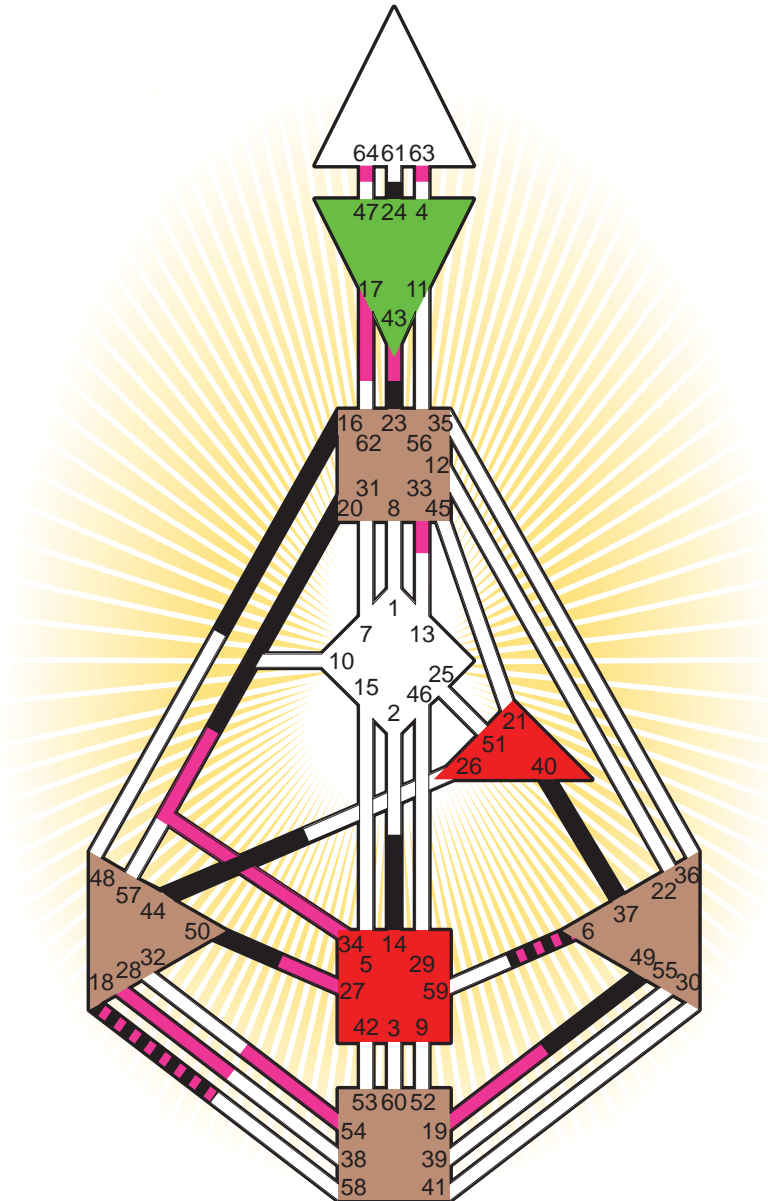

Definition Type

- No Definition
- Single Definition
- Split Definition
- Triple Split Definition
- Quadruple Split Definition

Mode

- To Wait
- To Do

Defined Centers

- Throat
- Head
- Ji
- Heart
- Sacral
- Root

Awareness

- Mental (Ajna)
- Intuitive (Spleen)
- Emotional (Solar Plexus)

	☉	⊕	☾	♋	♌	♍	♎	♏	♐	♑	♒	♓	
Personality	24.2	44.2	49.4	37.5	40.5	23.4	20.3	16.2	50.4	24.5	18.2	14.6	6.3
Design	19.4	33.4	43.1	63.1	64.1	54.2	19.6	17.1	28.4	27.1	18.6	34.1	6.5