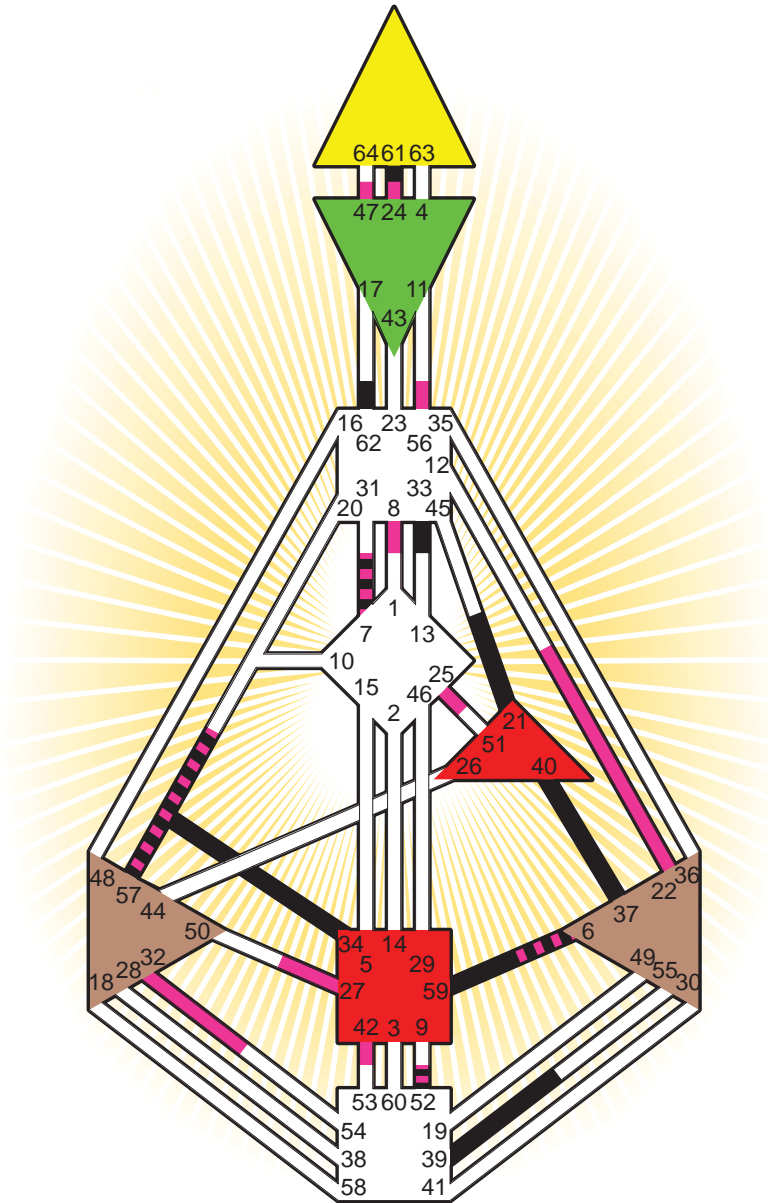

ZEN HUMAN DESIGN

INDIVIDUAL CHART

Jesse Ventura

Personality

Minneapolis, MN
 15. July 1951
 03:00:00 CST
 09:00:00 GMT

Design

14. April 1951
 20:20:33 GMT

Rodden Rating **A**

Definition Type

- No Definition
- Single Definition
- Split Definition
- Triple Split Definition
- Quadruple Split Definition

Mode

- To Wait
- To Do

Defined Centers

- Throat ■ Head
- Ji ■ Heart
- Sacral ■ Root

Awareness

- Mental (Ajna)
- Intuitive (Spleen)
- Emotional (Solar Plexus)

	☉	⊕	☾	♋	♌	♍	♎	♏	♐	♑	♒	♓	
Personality	62.2	61.2	34.4	37.6	40.6	33.5	59.6	52.5	21.5	6.6	39.2	57.2	7.6
Design	42.4	32.4	56.2	22.2	47.2	24.1	8.6	27.2	25.1	6.5	52.3	57.4	7.5