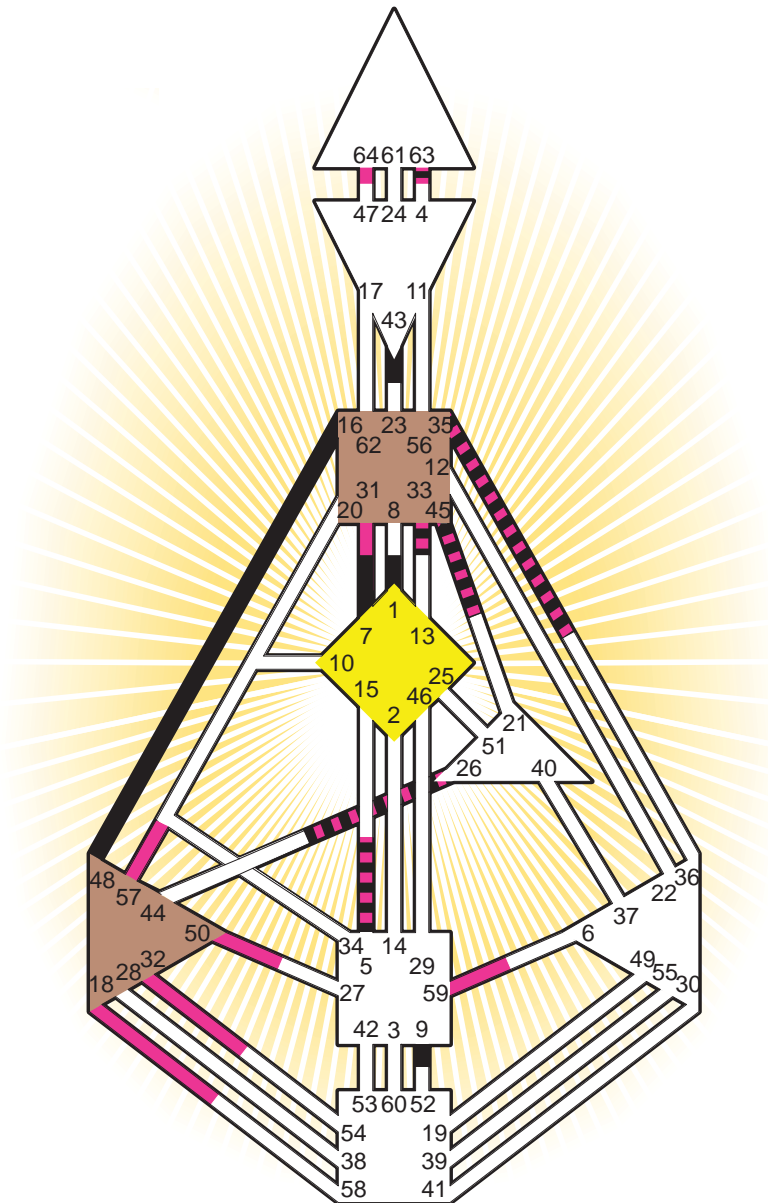

ZEN HUMAN DESIGN

INDIVIDUAL CHART

Gianni Versace

Personality

Reggio di Calabria, I
2. December 1946
06:00:00 MET
05:00:00 GMT

Design

4. September 1946
13:52:24 GMT

Rodden Rating **AA**

Definition Type

- ☐ No Definition
- ☒ Single Definition
- ☐ Split Definition
- ☐ Triple Split Definition
- ☐ Quadruple Split Definition

Mode

- ☒ To Wait
- ☐ To Do

Defined Centers

- ☒ Throat
- ☐ Head
- ☒ Ji
- ☐ Heart
- ☐ Sacral
- ☐ Root

Awareness

- ☐ Mental (Ajna)
- ☒ Intuitive (Spleen)
- ☐ Emotional (Solar Plexus)

	☉	⊕	☾	♋	♌	♍	♎	♏	♐	♑	♒	♓	
Personality	9.4	<u>16.4</u>	63.2	35.1	5.1	43.3	1.5	26.2	1.2	33.2	45.4	<u>48.1</u>	<u>7.1</u>
Design	64.1	63.1	26.6	35.6	5.6	59.2	50.2	57.2	32.6	<u>31.3</u>	45.5	18.4	33.5