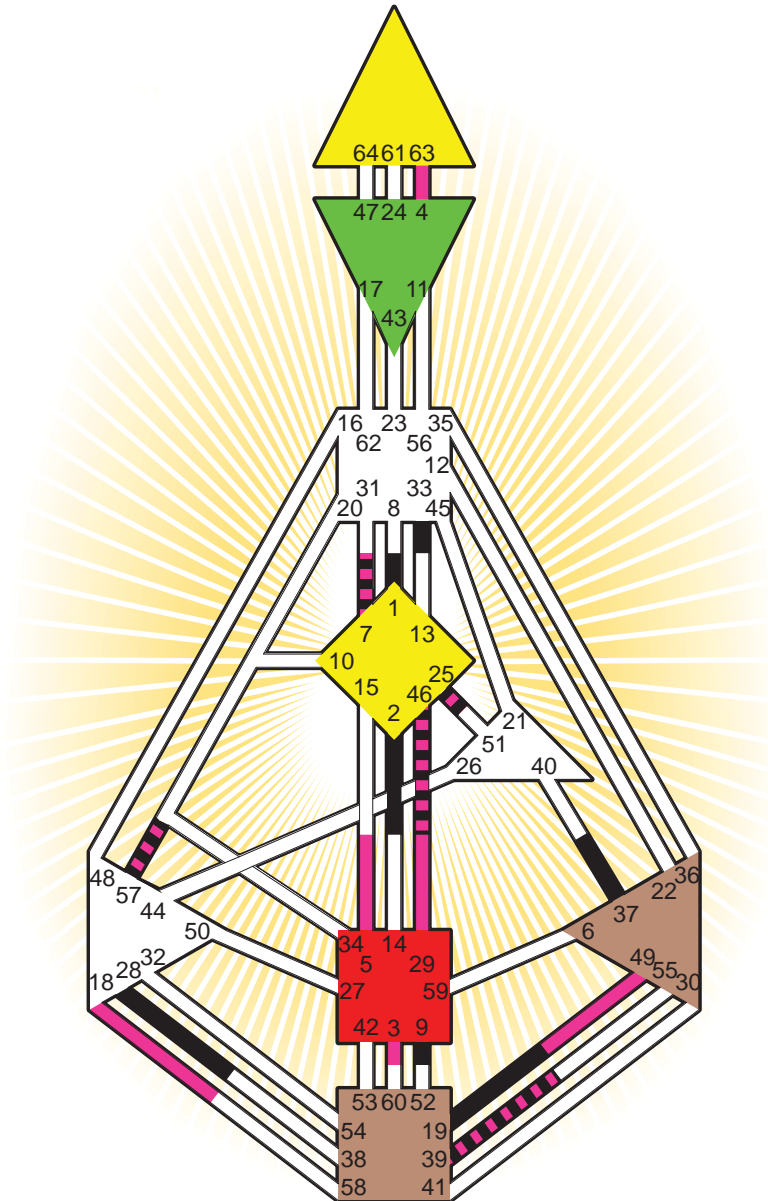

ZEN HUMAN DESIGN

INDIVIDUAL CHART

Kurt Vonnegut

Personality

Indianapolis, IN
 11. November 1922
 08:00:00 CST
 14:00:00 GMT

Design

13. August 1922
 23:46:09 GMT

Rodden Rating **C**

Definition Type

- No Definition
- Single Definition
- Split Definition
- Triple Split Definition
- Quadruple Split Definition

Mode

- To Wait
- To Do

Defined Centers

- Throat
- Ji
- Sacral
- Head
- Heart
- Root

Awareness

- Mental (Ajna)
- Intuitive (Spleen)
- Emotional (Solar Plexus)

	☉	⊕	☾	♋	♌	♍	♎	♏	♐	♑	♒	♓	
Personality	1.6	2.6	33.2	<u>46.1</u>	25.1	28.3	9.4	<u>19.1</u>	28.2	57.1	37.5	7.6	39.2
Design	<u>4.2</u>	<u>49.2</u>	3.4	<u>46.3</u>	25.3	<u>29.4</u>	18.1	5.6	57.1	18.1	<u>63.2</u>	7.3	39.2