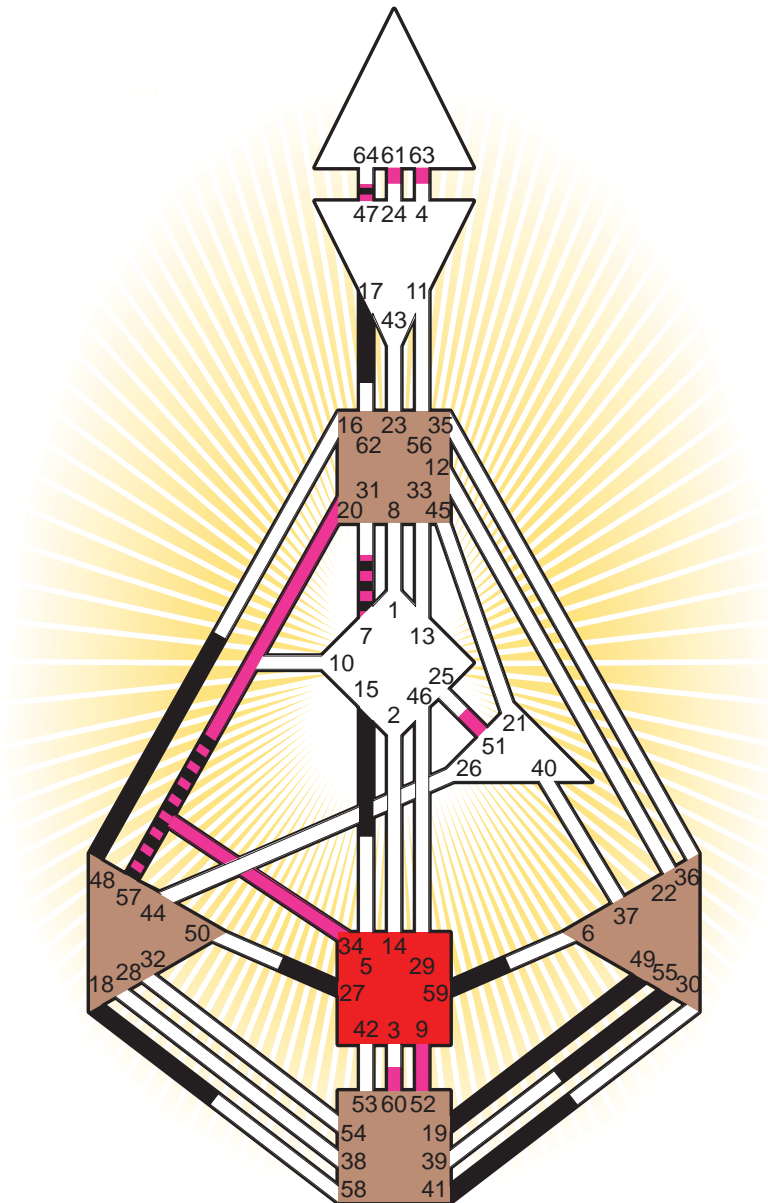

ZEN HUMAN DESIGN

INDIVIDUAL CHART

Julie Walters

Personality

Birmingham, GBE
 22. February 1950
 15:00:00 GMT
 15:00:00 GMT

Design

28. November 1949
 00:04:31 GMT

Rodden Rating **A**

Definition Type

- No Definition
- Single Definition
- Split Definition
- Triple Split Definition
- Quadruple Split Definition

Mode

- To Wait
- To Do

Defined Centers

- Throat
- Head
- Ji
- Heart
- Sacral
- Root

Awareness

- Mental (Ajna)
- Intuitive (Spleen)
- Emotional (Solar Plexus)

	☉	⊕	☾	♋	♌	♍	♎	♏	♐	♑	♒	♓	
Personality	55.4	59.4	27.6	17.5	18.5	19.3	41.2	48.1	49.1	47.1	15.3	57.3	7.4
Design	34.6	20.6	63.1	51.1	57.1	9.4	61.2	47.1	60.4	47.2	52.1	57.2	7.6