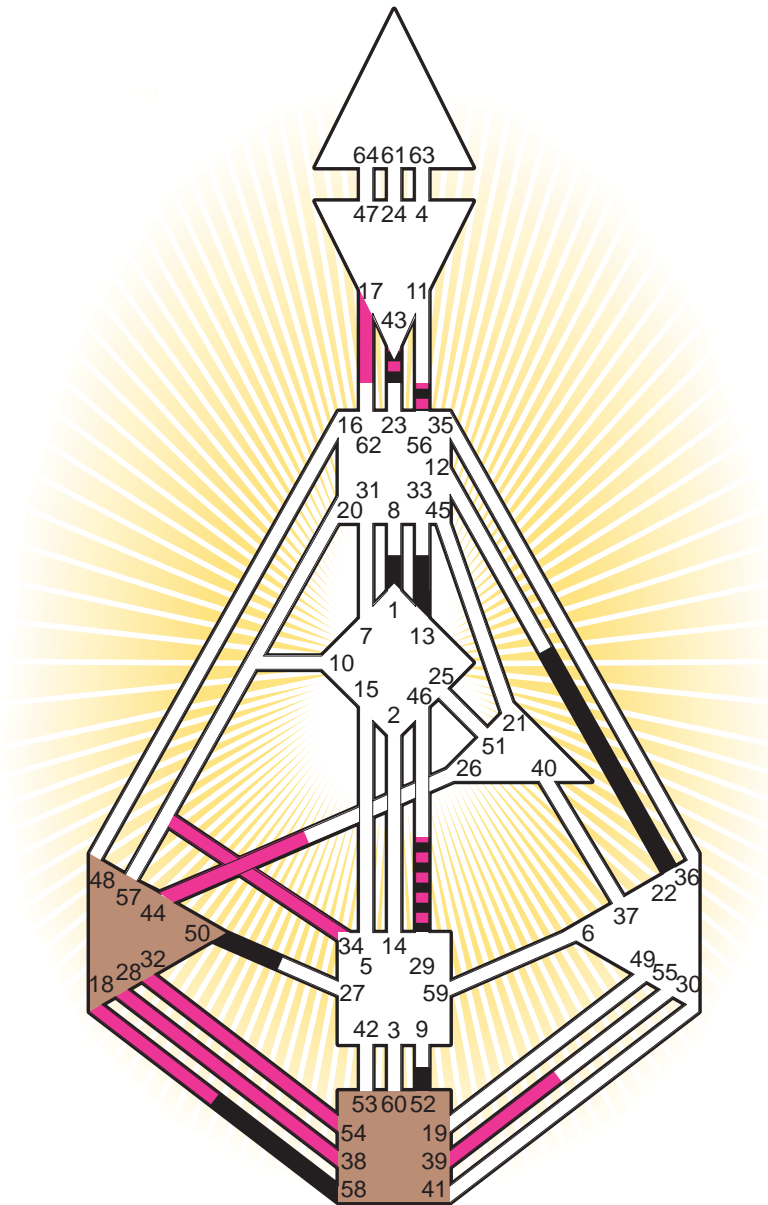

ZEN HUMAN DESIGN

INDIVIDUAL CHART

Denzel Washington

Personality

Mount Vernon, NY
 28. December 1954
 12:09:00 EST
 17:09:00 GMT

Design

2. October 1954
 04:20:56 GMT

Rodden Rating **AA**

Definition Type

- No Definition
- Single Definition
- Split Definition
- Triple Split Definition
- Quadruple Split Definition

Mode

- To Wait
- To Do

Defined Centers

- Throat
- Head
- Ji
- Heart
- Sacral
- Root

Awareness

- Mental (Ajna)
- Intuitive (Spleen)
- Emotional (Solar Plexus)

	☉	⊕	☾	♋	♌	♍	♎	♏	♐	♑	♒	♓	
Personality	<u>58.3</u>	52.3	13.3	<u>58.2</u>	52.2	<u>58.5</u>	43.5	22.1	56.1	1.6	56.1	50.2	29.3
Design	<u>18.5</u>	17.5	34.5	<u>38.1</u>	39.1	<u>28.2</u>	43.3	<u>54.4</u>	56.1	44.1	56.1	<u>32.5</u>	29.2