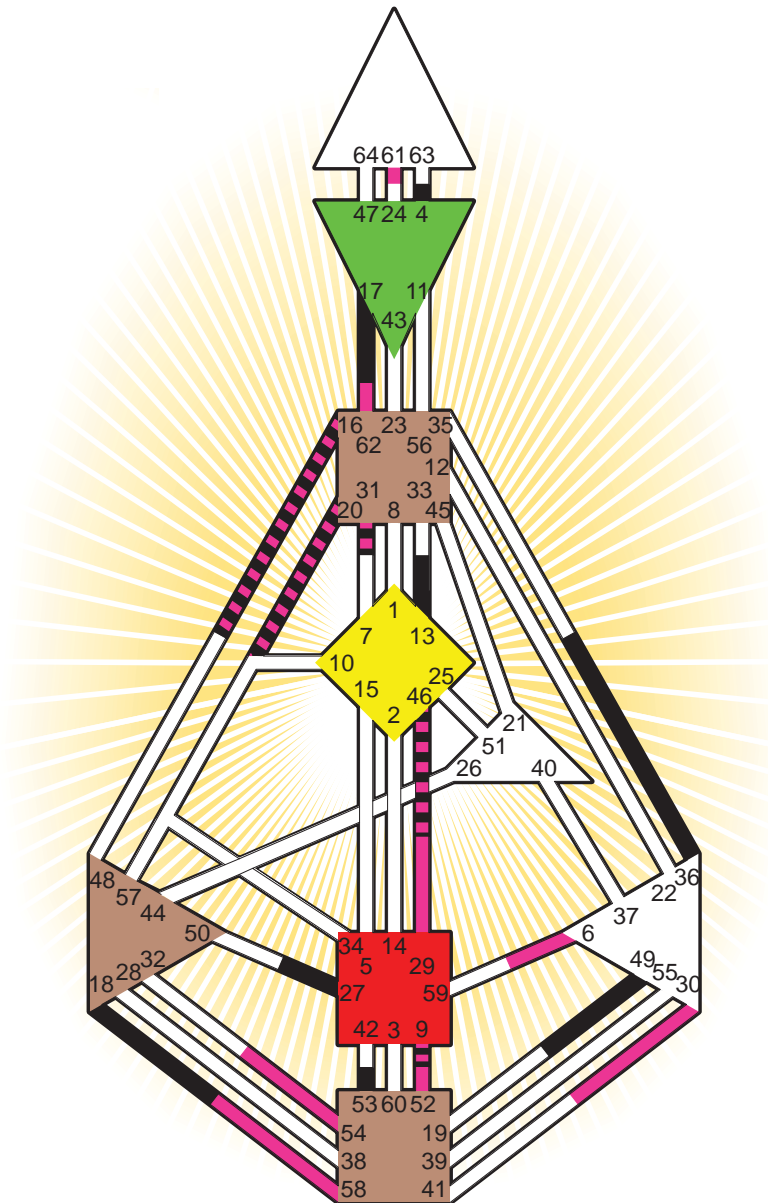

ZEN HUMAN DESIGN

INDIVIDUAL CHART

Bob Woodward

Personality

Geneva, IL
 26. March 1943
 18:35:00 CST
 00:35:00 GMT

Design

29. December 1942
 19:43:19 GMT

Rodden Rating **AA**

Definition Type

- No Definition
- Single Definition
- Split Definition
- Triple Split Definition
- Quadruple Split Definition

Mode

- To Wait
- To Do

Defined Centers

- Throat
- Head
- Ji
- Heart
- Sacral
- Root

Awareness

- Mental (Ajna)
- Intuitive (Spleen)
- Emotional (Solar Plexus)

	☉	⊕	☾	♋	♌	♍	♎	♏	♐	♑	♒	♓	
Personality	<u>17.2</u>	<u>18.2</u>	<u>9.4</u>	4.6	49.6	36.5	27.5	13.1	53.1	16.3	20.2	<u>46.3</u>	31.4
Design	<u>58.4</u>	<u>52.4</u>	6.4	<u>29.2</u>	30.2	61.3	54.4	<u>9.5</u>	<u>62.2</u>	16.2	20.2	<u>46.5</u>	31.6