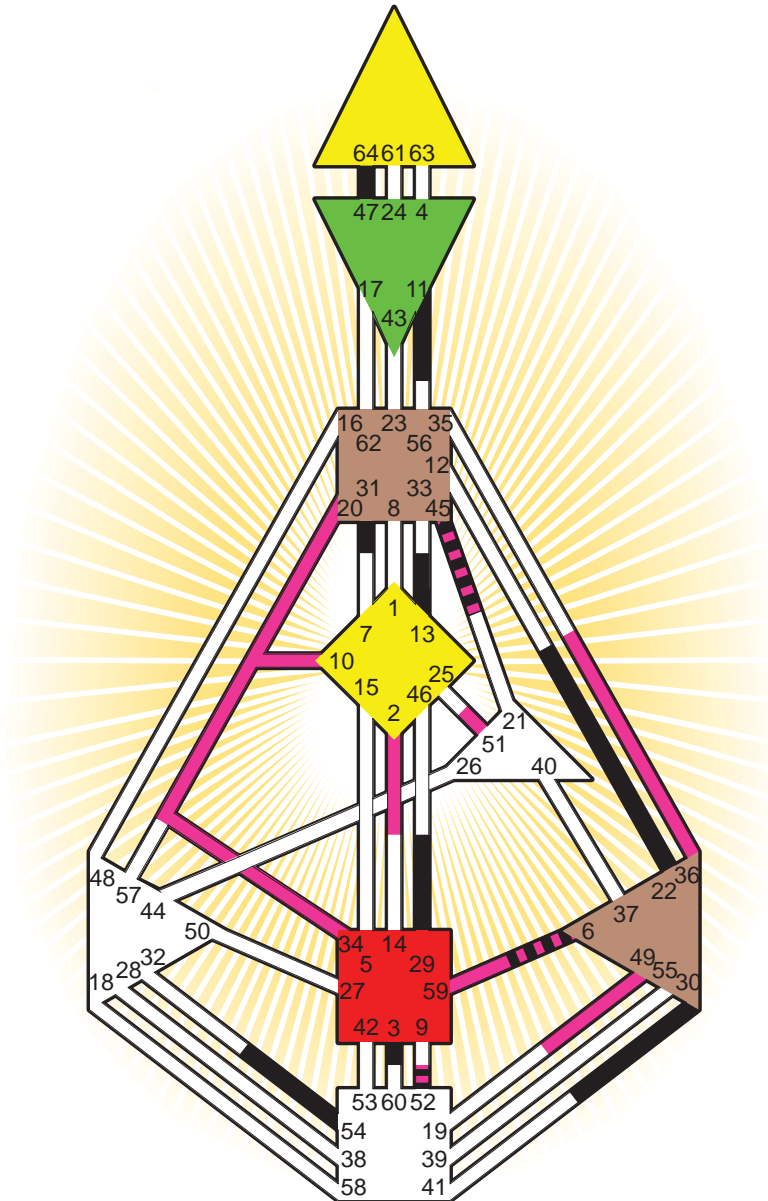

ZEN HUMAN DESIGN

INDIVIDUAL CHART

Deng Xiaoping

Personality

Guang'an, TJ
 22. August 1904
 20:30:00 LMT
 13:23:24 GMT

Design

22. May 1904
 13:08:00 GMT

Rodden Rating **B**

Definition Type

- No Definition
- Single Definition
- Split Definition
- Triple Split Definition
- Quadruple Split Definition

Mode

- To Wait
- To Do

Defined Centers

- Throat
- Head
- Ji
- Heart
- Sacral
- Root

Awareness

- Mental (Ajna)
- Intuitive (Spleen)
- Emotional (Solar Plexus)

	☉	⊕	☾	♋	♌	♍	♎	♏	♐	♑	♒	♓	
Personality	29.5	30.5	54.6	47.2	22.2	6.4	64.1	31.3	3.5	13.4	11.4	52.4	45.5
Design	20.1	34.1	59.3	6.3	36.3	2.5	2.6	20.4	51.5	49.3	10.1	52.1	45.3