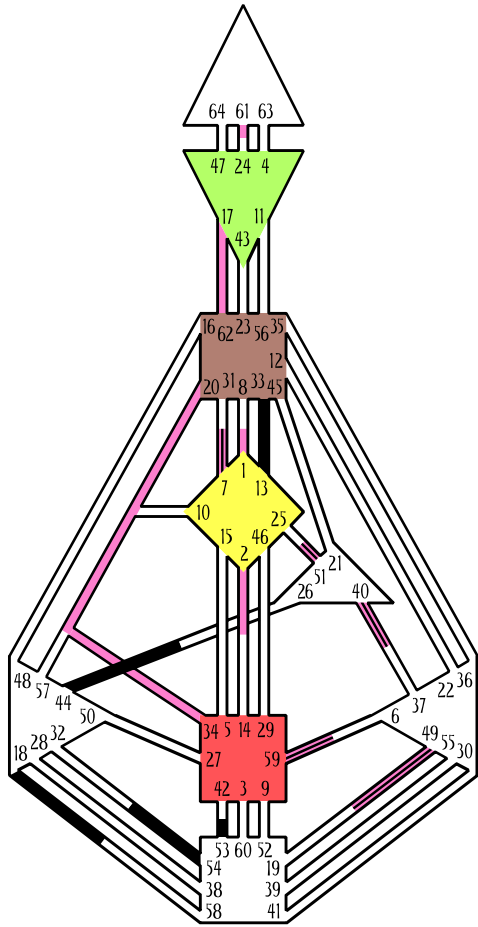

Single definition, to do

Whitney Houston

Newark, NJ
August 9, 1963, 20:55 EDT

her death

Hollywood, CA
February 12, 2012, 15:55 PST

☉	☊	☋	♈	♉	♊	♋	♌	♍	♎	♏	♐	♑	♒	♓
7.4	13.4	51.3	53.6	54.6	40.5	33.4	18.5	51.5	49.2	59.5	44.6	40.6		
2.6	1.6	34.4	62.2	61.2	20.1	51.5	7.6	17.5	49.5	59.2	1.1	40.5		

☉	☊	☋	♈	♉	♊	♋	♌	♍	♎	♏	♐	♑	♒	♓
49.6	4.6	50.6	9.6	16.6	30.4	17.2	47.4	27.3	50.4	25.5	55.1	58.6		