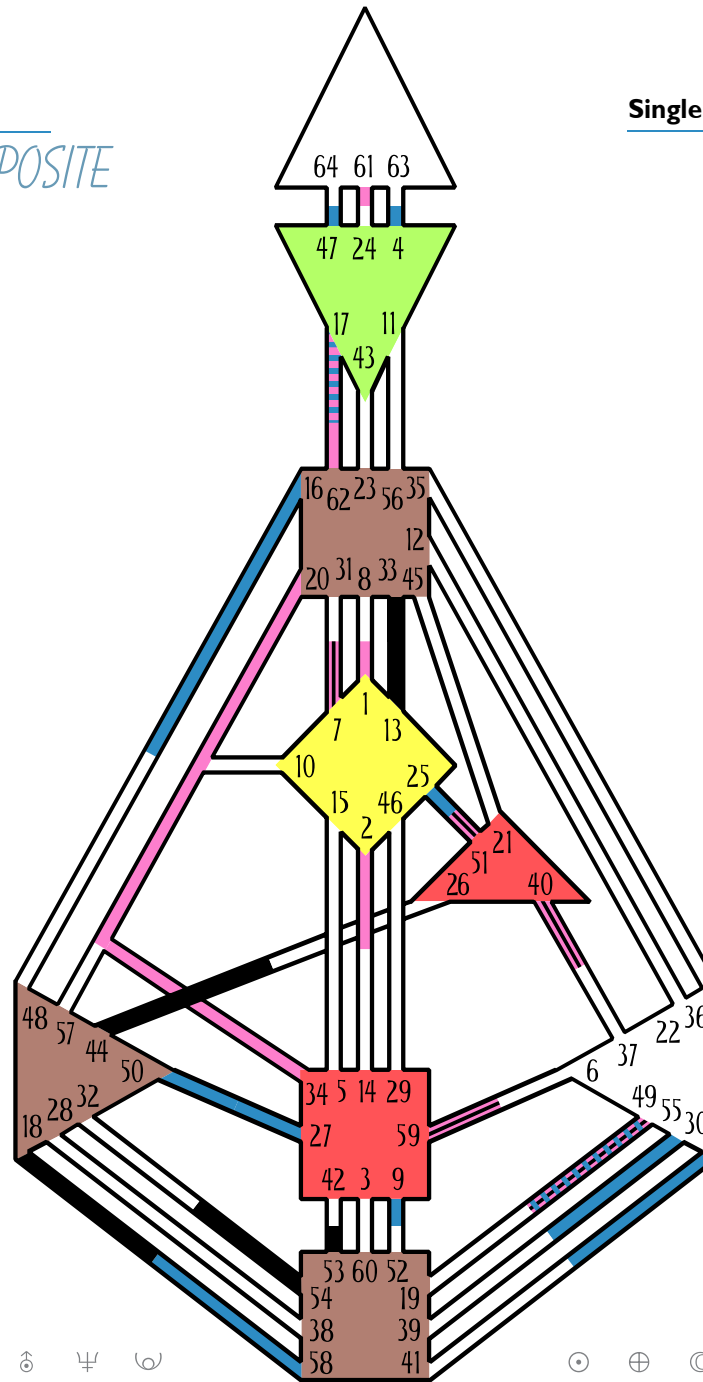

Single definition, to do

Whitney Houston

Newark, NJ
August 9, 1963, 20:55 EDT

her death

Hollywood, CA
February 12, 2012, 15:55 PST

☉	☊	☋	♈	♉	♊	♋	♌	♍	♎	♏	♐	♑	♒	♓
7.4	13.4	51.3	53.6	54.6	40.5	33.4	18.5	51.5	49.2	59.5	44.6	40.6		
2.6	1.6	34.4	62.2	61.2	20.1	51.5	7.6	17.5	49.5	59.2	1.1	40.5		

☉	☊	☋	♈	♉	♊	♋	♌	♍	♎	♏	♐	♑	♒	♓
49.6	4.6	50.6	9.6	16.6	30.4	17.2	47.4	27.3	50.4	25.5	55.1	58.6		